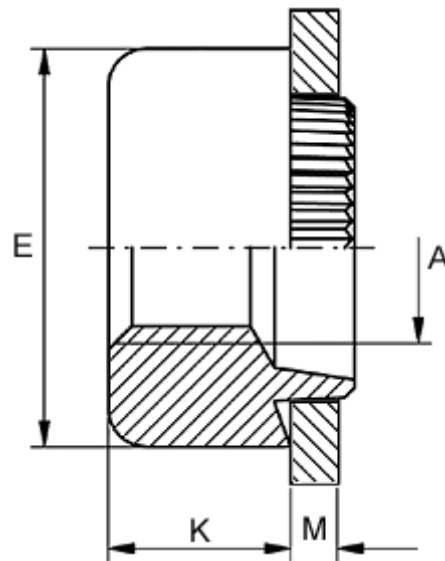

Article number: 12723000080800
Description: KLEE-coil 723 000 080.800
M8 Brass

Measures

Female thread A	= M8
Height K	= 7.0
Outer diameter E	= 12.0
Plate thickness	= 0.8
Recommended bore diameter +0.05	= 10.0